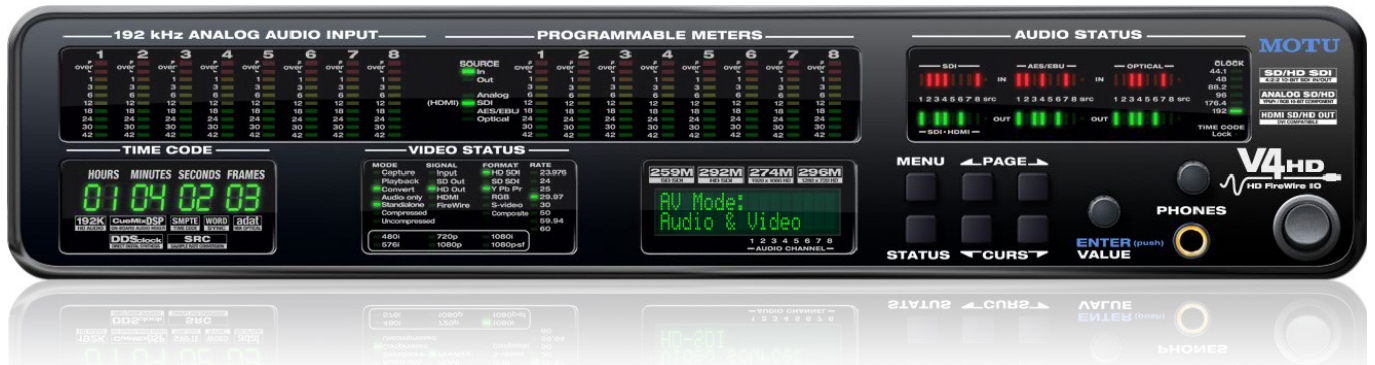

NEW! HD Express HDMI - HD and SD video I/O for Mac and Windows

HD Express HDMI Tower (PCIe) CHF 590.-
 HD Express HDMI Laptop (ExpressCard) CHF 590.-

HDX-SDI - SDI • HDMI • Analog video interface for Mac and Windows

Add comprehensive, professional and uncompressed video capture and monitoring to your Mac or Windows computer.
 HDX-SDI Tower (PCIe) CHF 1'050.-
 HDX-SDI Laptop (ExpressCard) CHF 1'050.-

V4HD - FireWire HD and SD video IO for Mac and Windows